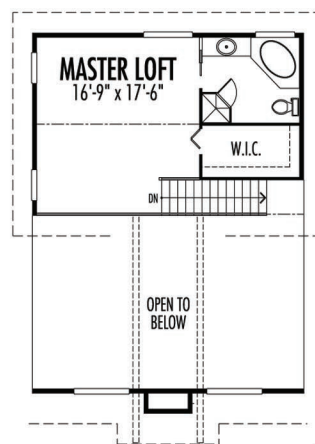

THE RIVERSTONE

Total Area 1573 Sq Ft
Garage Area 574 Sq Ft
Width 61' 0"
Depth 45' 6"

SPRING LAKE RANCH

www.springlakeranch.ca