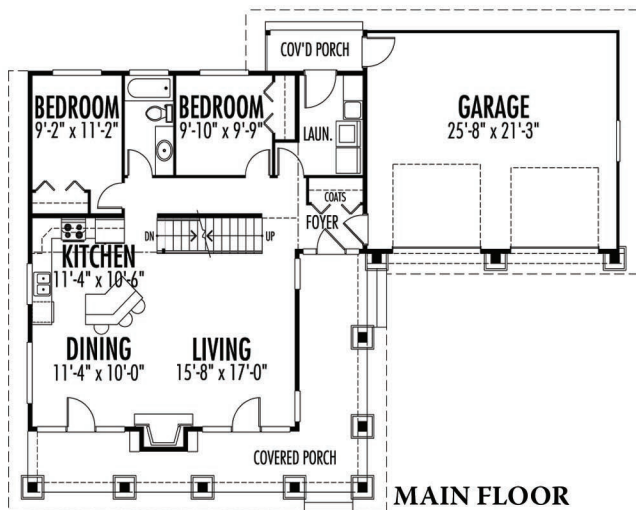

THE RIVERSTONE

Total Area 1573 Sq Ft
Garage Area 574 Sq Ft
Width 61' 0"
Depth 45' 6"

SPRING LAKE RANCH

www.springlakeranch.ca